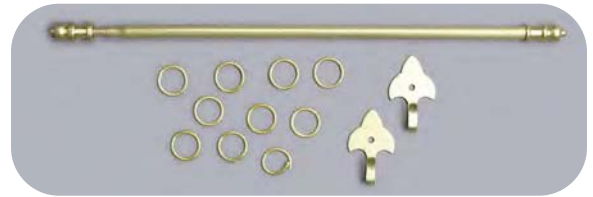

S3075
Handles
Antique Brass
1:12 Scale
Sold By Pkg/2

S3089
Drawer Pulls
Antique Brass Square
1:12 Scale
Sold By Pkg/2

S3089S
Drawer Pulls
Silver Square
1:12 Scale
Sold By Pkg/2

Curtain Rods

N0809
Curtain Rod
Pewter